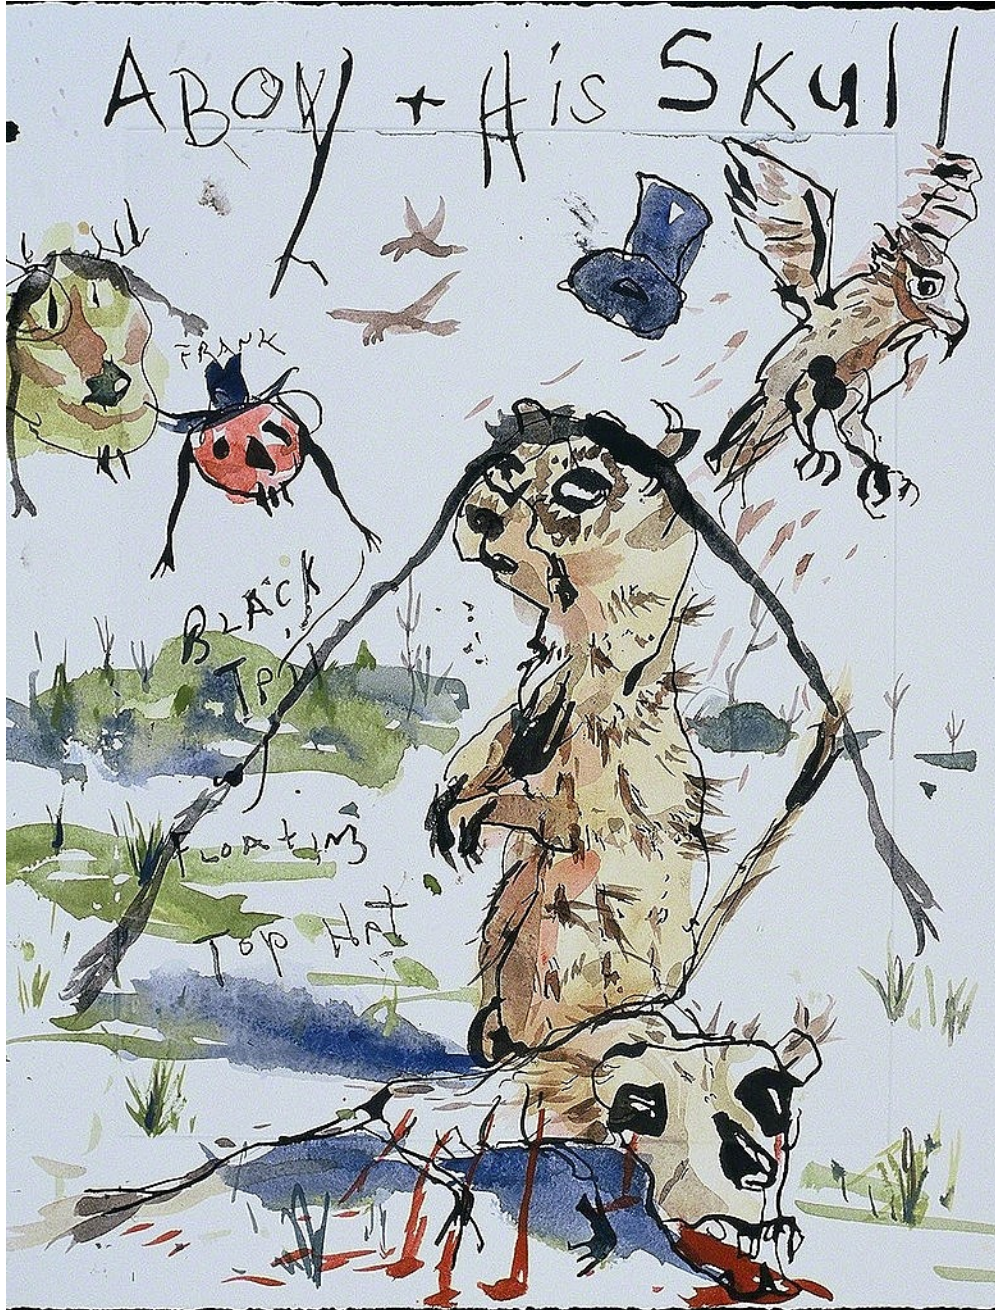

Brad Kahlhamer

Friendly Frontier, 2000

Black and white etchings and hand color

14.50h x 12.50w in

36.83h x 31.75w cm

Edition of 15

\$ 1,500.00

Brad Kahlhamer

Blacktail, 2000

Etching and watercolor

14.50h x 12.50w in

36.83h x 31.75w cm

Edition of 15

\$ 1,500.00

Brad Kahlhamer
Native Girl, 2000
Etching and watercolor
14.50h x 12.50w in
36.83h x 31.75w cm
Edition of 15
\$ 1,500.00

Brad Kahlhamer
Ugh Jr. With Smileys, 2000
Etching and watercolor
14.50h x 12.50w in
36.83h x 31.75w cm
Edition of 15
\$ 1,500.00