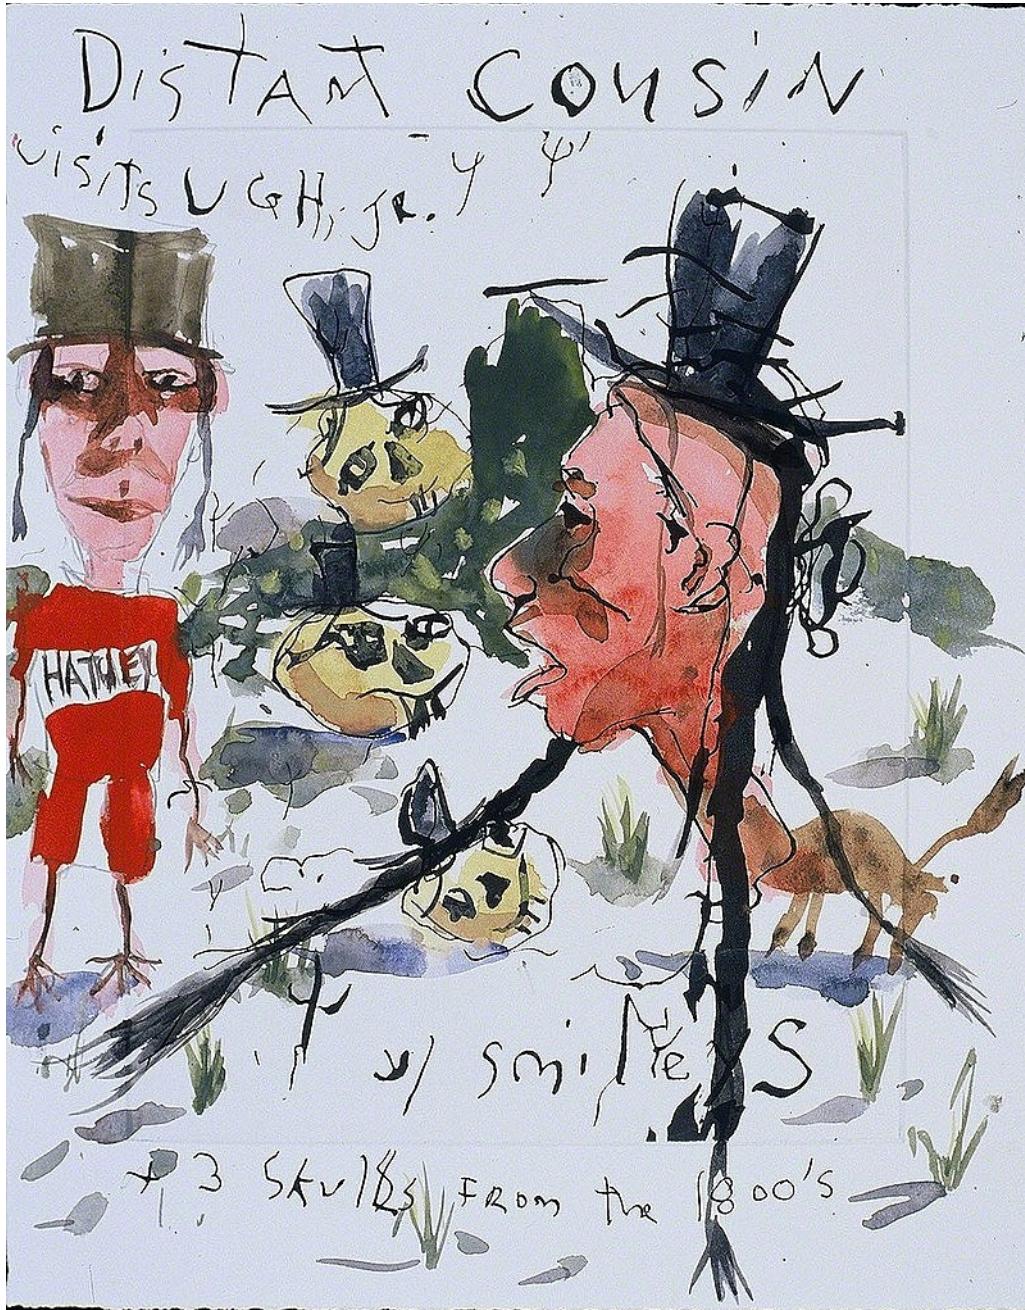

Brad Kahlhamer

Friendly Frontier, 2000

Black and white etchings and hand color

14.50h x 12.50w in

36.83h x 31.75w cm

Edition of 15

\$ 1,500.00

Brad Kahlhamer

Blacktail, 2000

Etching and watercolor

14.50h x 12.50w in

36.83h x 31.75w cm

Edition of 15

\$ 1,500.00

Brad Kahlhamer
Native Girl, 2000
Etching and watercolor
14.50h x 12.50w in
36.83h x 31.75w cm
Edition of 15
\$ 1,500.00

Brad Kahlhamer
Ugh Jr. With Smileys, 2000
Etching and watercolor
14.50h x 12.50w in
36.83h x 31.75w cm
Edition of 15
\$ 1,500.00