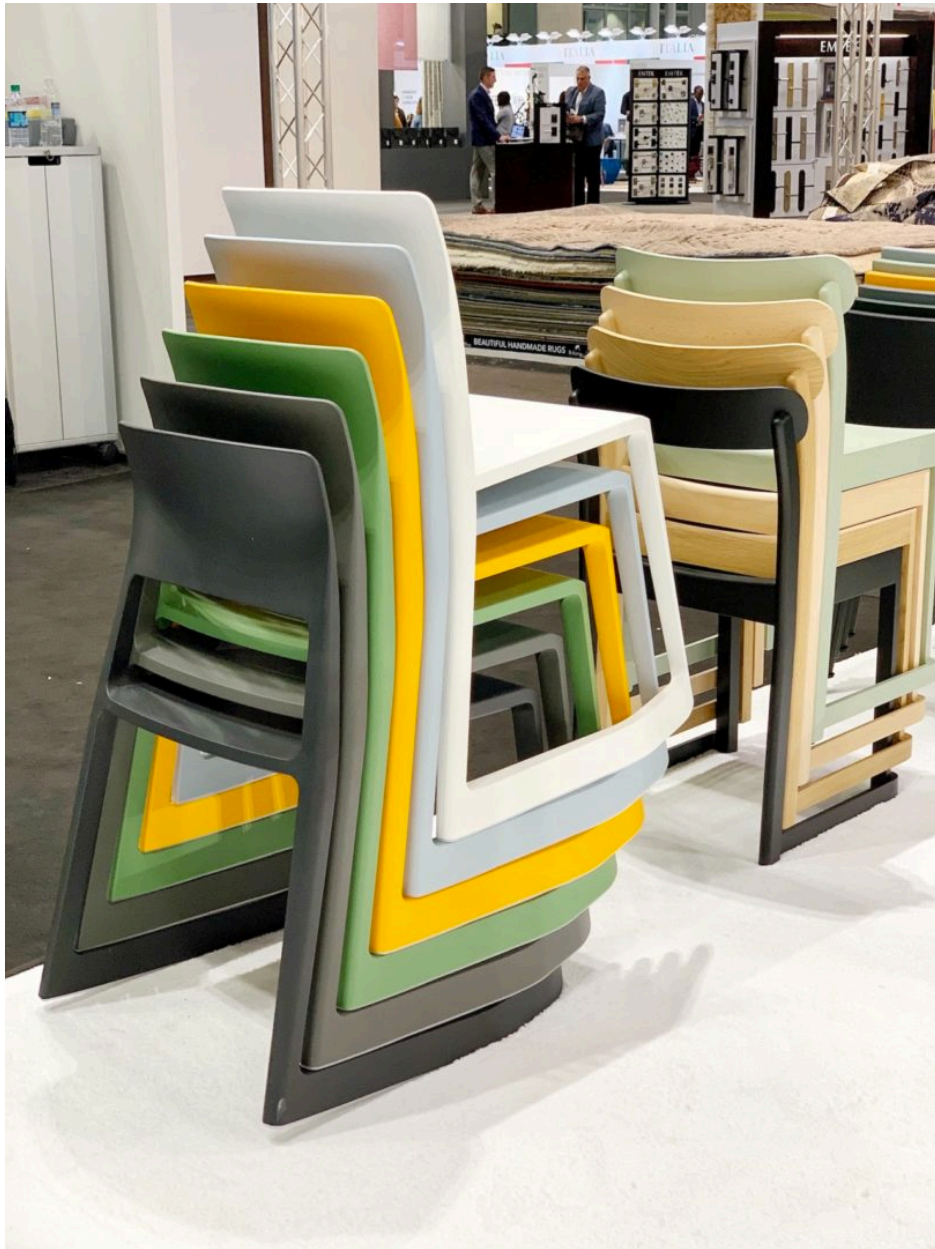

# The Best of ICFE 2019 (Including Our Milk Stand!)

05.30.19 \\\ Posted by Vy Tran \\\

Another [#NYCxDESIGN](#) week has come and passed and we're still taking in all the cool new products and designs we saw at [ICFE 2019](#). After scouring each and every row, we've rounded up some of our favorite pieces from this massive show that we think you should know about.

And now, onto our favorite finds from the aisles of ICFE 2019! They include...

...the “On and On” chair designed by [Edward Barber & Jay Osgerby](#) for [Emeco](#).

...this stack of Tip Ton chairs designed by Edward Barber & Jay Osgerby for Vitra.